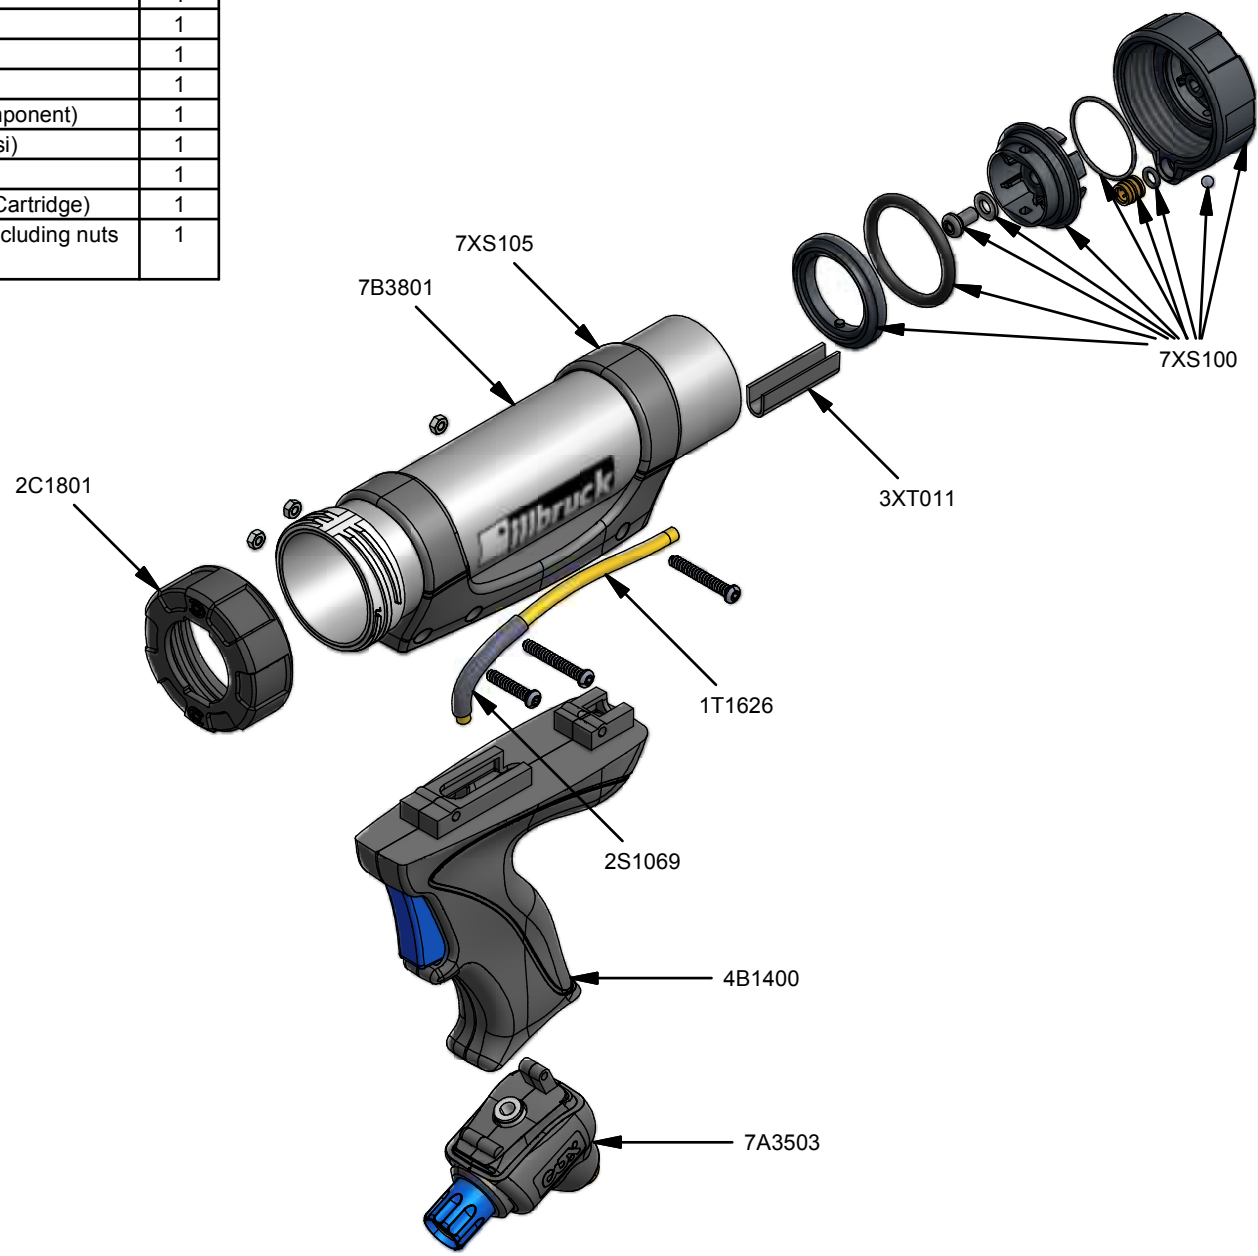

Parts List		
STOCK No	DESCRIPTION	QTY
1T1626	6mm Tube	1
2C1801	Cap Plastic 2 Start	1
2S1069	Tube Protector Spring	1
3XT011	Tube Cover	1
4B1400	Series 3 Butt (Single Component)	1
7A3503	Series 3 Regulator (100psi)	1
7B3801	Barrel 220.5mm	1
7XS100	S3 Rear Cap Assembly (Cartridge)	1
7XS105	Barrel Strap Assembly (Including nuts and screws)	1

Illbruck Airflow 3 310 Cartridge (AA823/SB8019)

www.pccox.co.uk  
 sales@pccox.co.uk  
 TEL:44(0)1635 264500

REV	DATE
A	19/04/2016